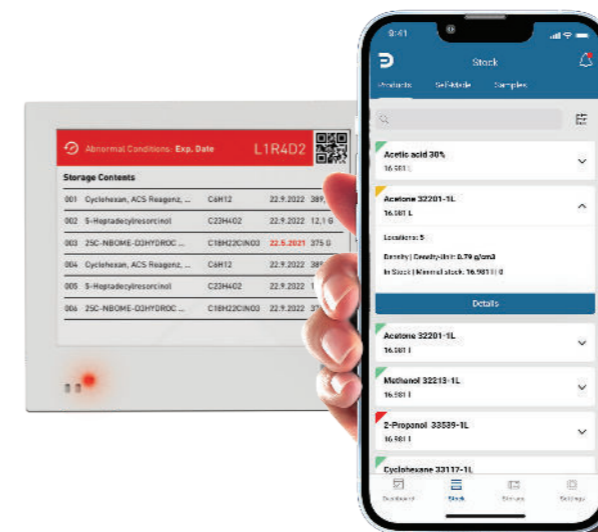

CONSISTS OF
BESTEHEN AUS

LABORATORY FURNITURE
LABOREINRICHTUNGEN

AND
UND

SMART LAB APP & DISPLAYS
INTELLIGENTES LABOR APP & DISPLAYS

Lab Interior and Pregl Digital are a part of Mikro+Polo group.

FUME HOODS | LABORABZÜGE